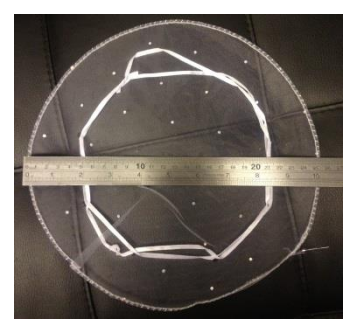

Red long pillow box
Size: 5W x 19.5L x 2T

Ivory long pillow box
Size: 5W x 19.5L x 2T

Red/Ivory short pillow box
Size: 7W x 7.5L x 3T

Red XI box
Size: 5.5 x 5.5B x 5H (excl butterfly knot)

Gold XI ribbon box
Size: 5 x 5.5B x 7H

Gold ribbon box
Size: 3.5 x 6.5B x 8H

White sash pouch
Big Size: 10W x 11L
Small Size: 8W x 9L
(excl drawstring top)

Silver pouch
Small Size: 8W x 9L
(excl drawstring top)

Gold pouch
Small Size: 8W x 9L
(excl drawstring top)

White/Red Round sash pouch
Full Size: 25D
Inner size: 17D

Ivory pillow box (without tassel)
Size 1: 6.5W x 13L x 3T
Size 2: 7.5W x 11.5L x 3T

Just Married gift box
Size: 12W x 12L x 6T

Gold Elastic string
Size: Big roll

Please note measurement all in CM:

W=width
L=length
T=thickness
B=base
H=height
D=diameter

ALEGANT PREMIUMS

Tel: +65 6298 0929 Fax: +65 6298 2491

Email: enquiry@alegantpremiums.com.sg